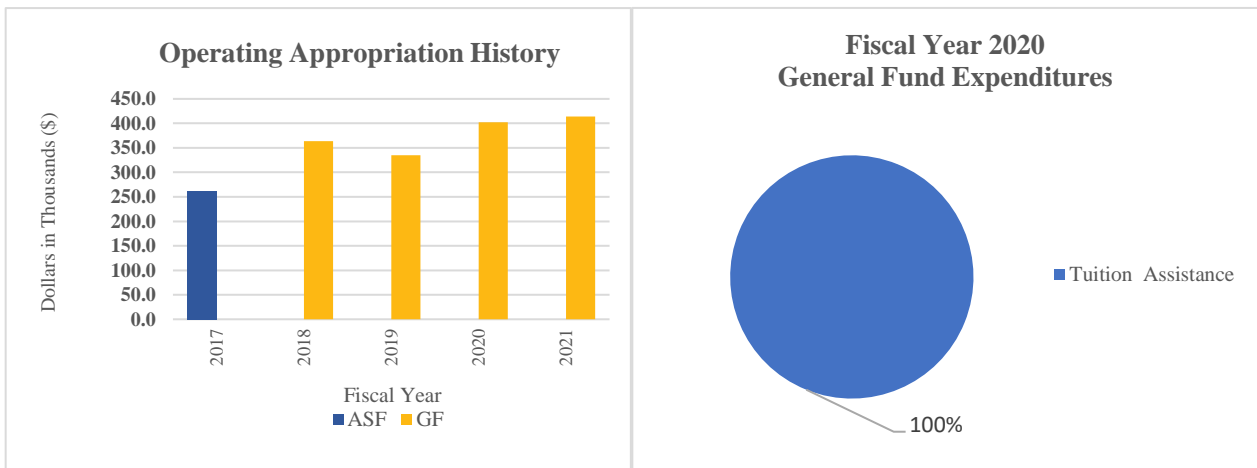

Overview

In Fiscal Year 2019, the Delaware Institute of Veterinary Medical Education (DIVME) supported eight students at the University of Georgia and two students at Oklahoma State University.

In Fiscal Year 2020, the Delaware Institute of Veterinary Medical Education (DIVME) supported eight students at the University of Georgia and three students at Oklahoma State University.