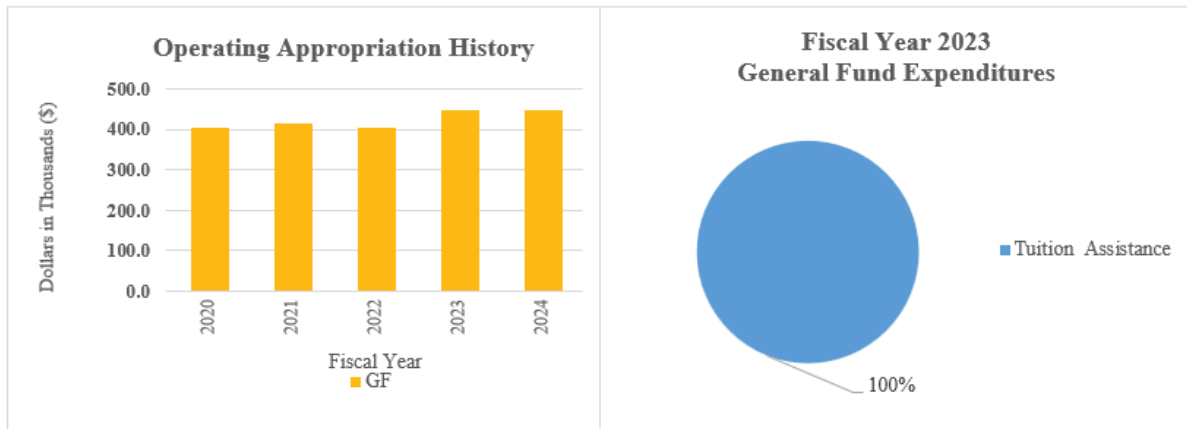

Overview

In Fiscal Year 2022, the Delaware Institute of Veterinary Medical Education (DIVME) will support nine students at the University of Georgia and four students at Oklahoma State University.

In Fiscal Year 2023, the Delaware Institute of Veterinary Medical Education (DIVME) will support eight students at the University of Georgia and five students at Oklahoma State University.